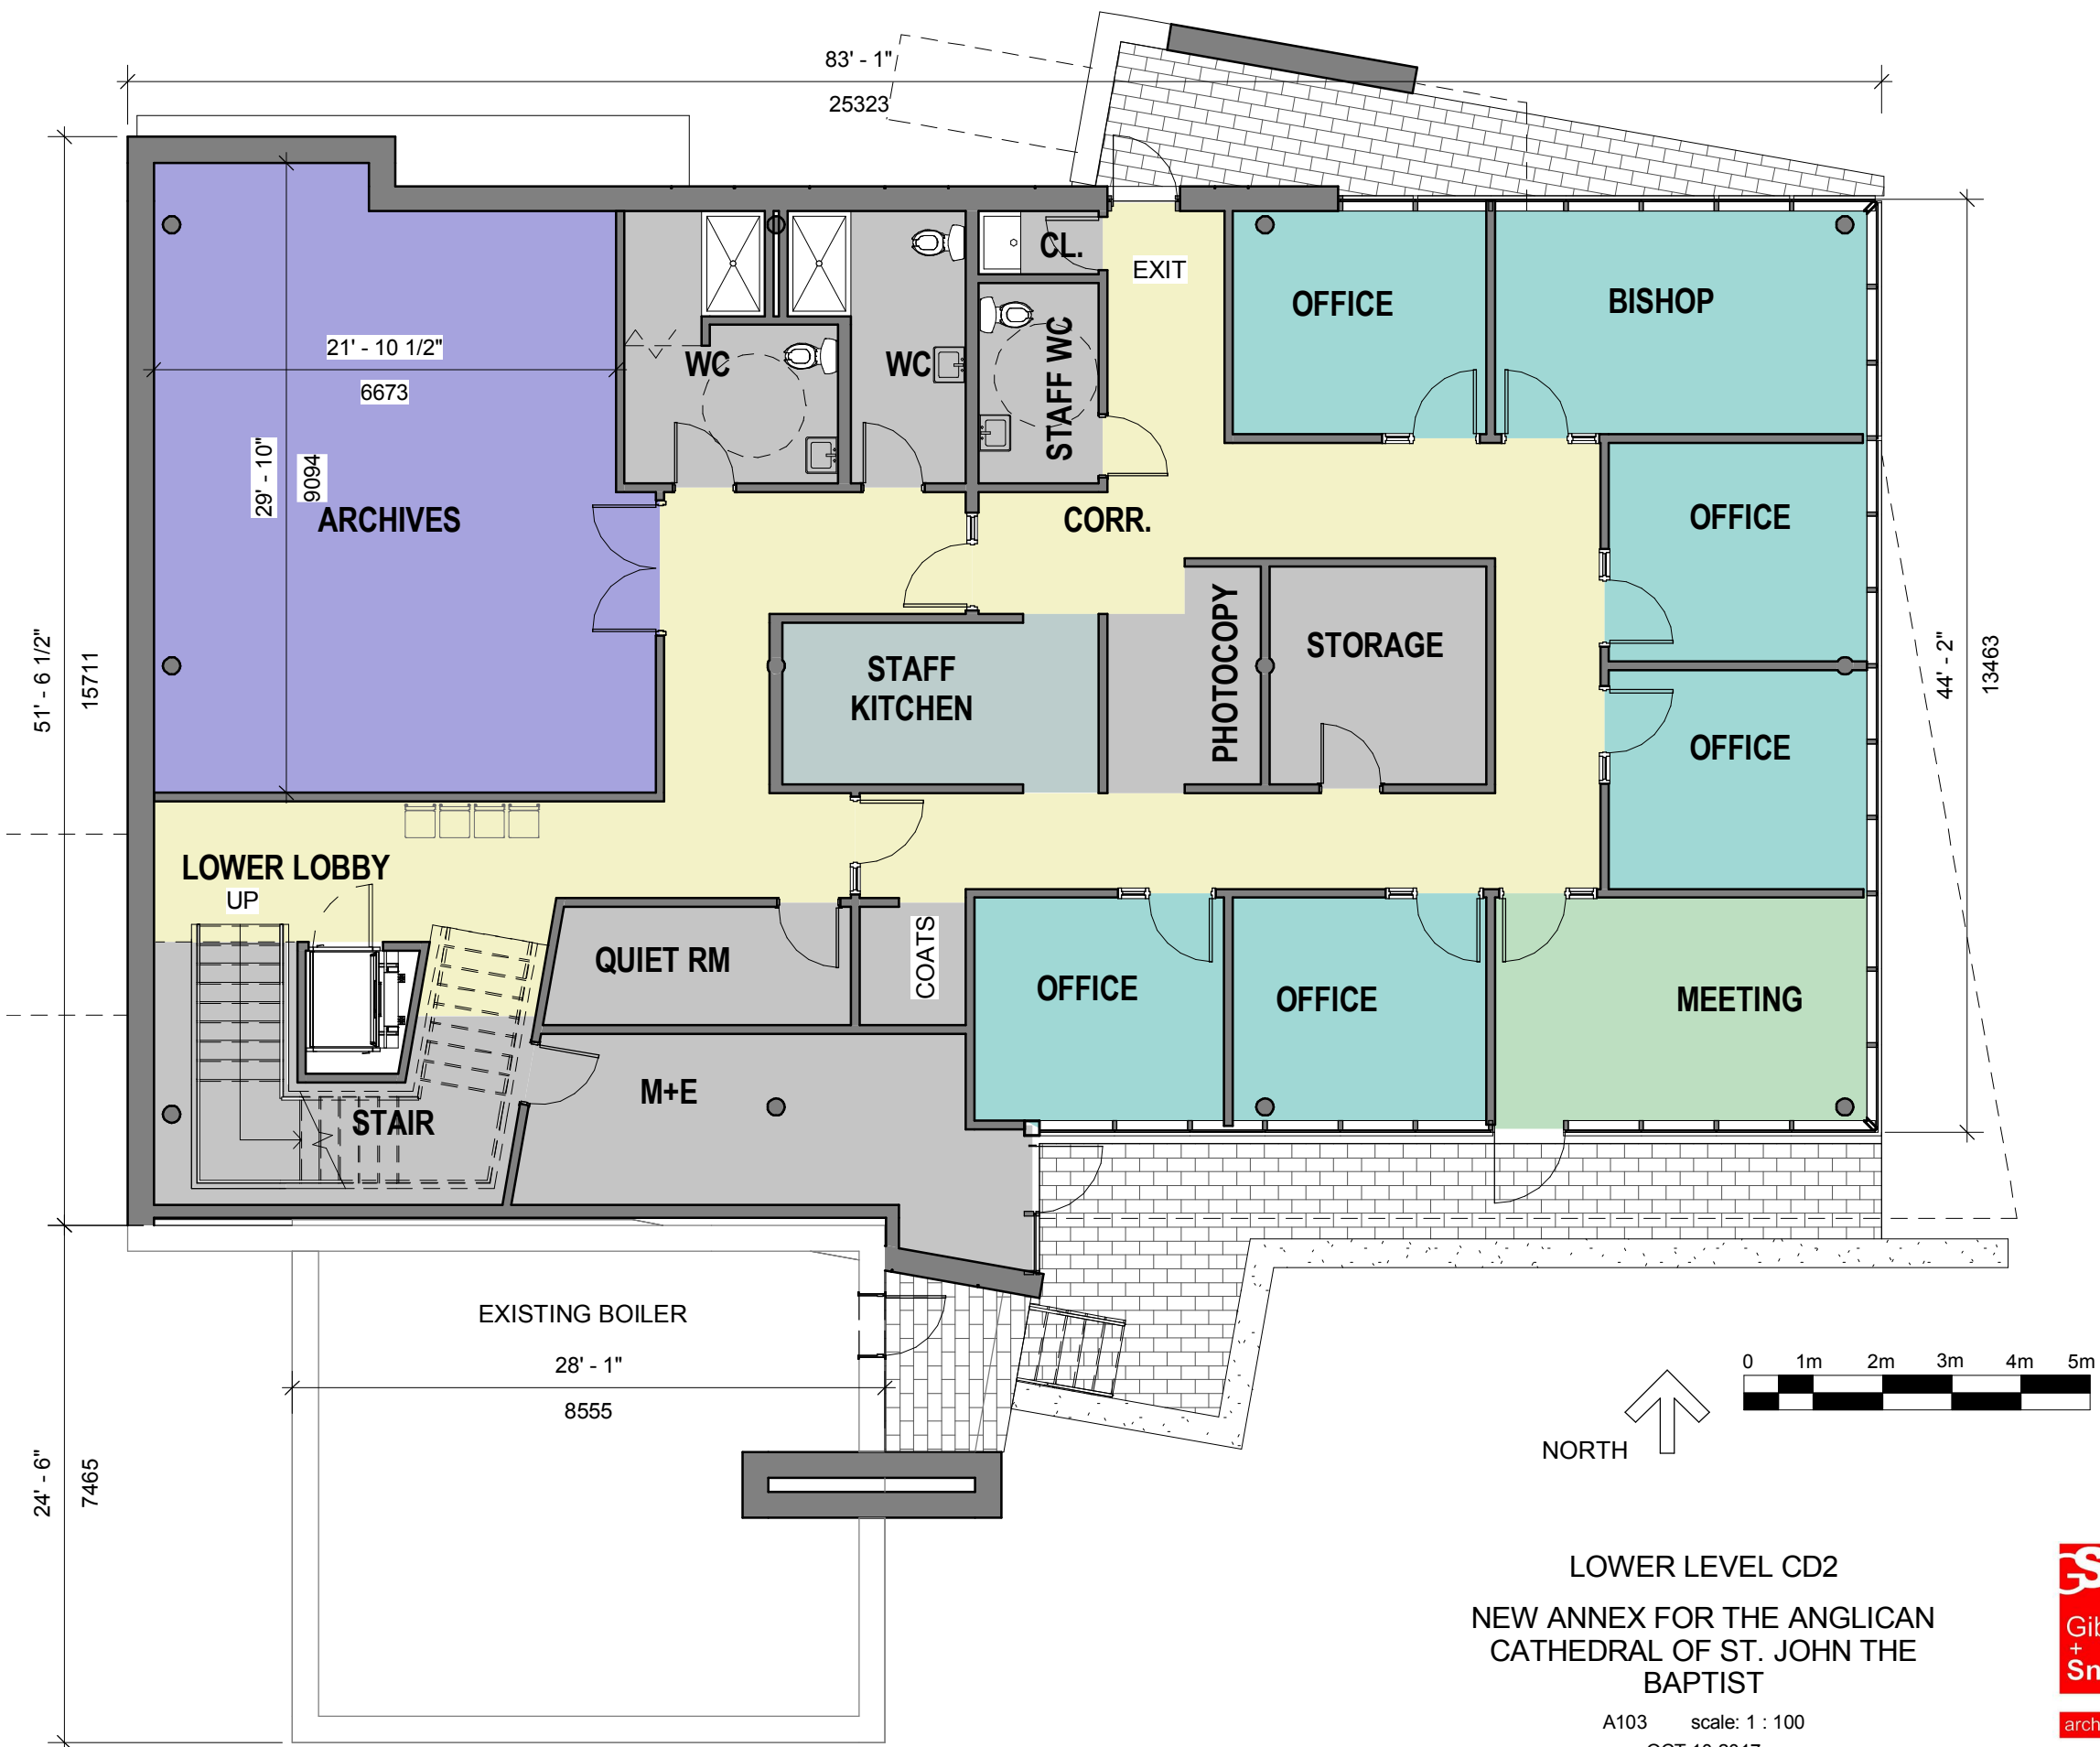

LOWER LEVEL CD2
NEW ANNEX FOR THE ANGLICAN
CATHEDRAL OF ST. JOHN THE
BAPTIST

A103 scale: 1 : 100
OCT 10 2017

Suite 201
Caledonia Place
40 Quidi Vidi Road
St. John's, NL
A1A 1C1
Tel: 709.738.4422
Fax: 709.738.4455