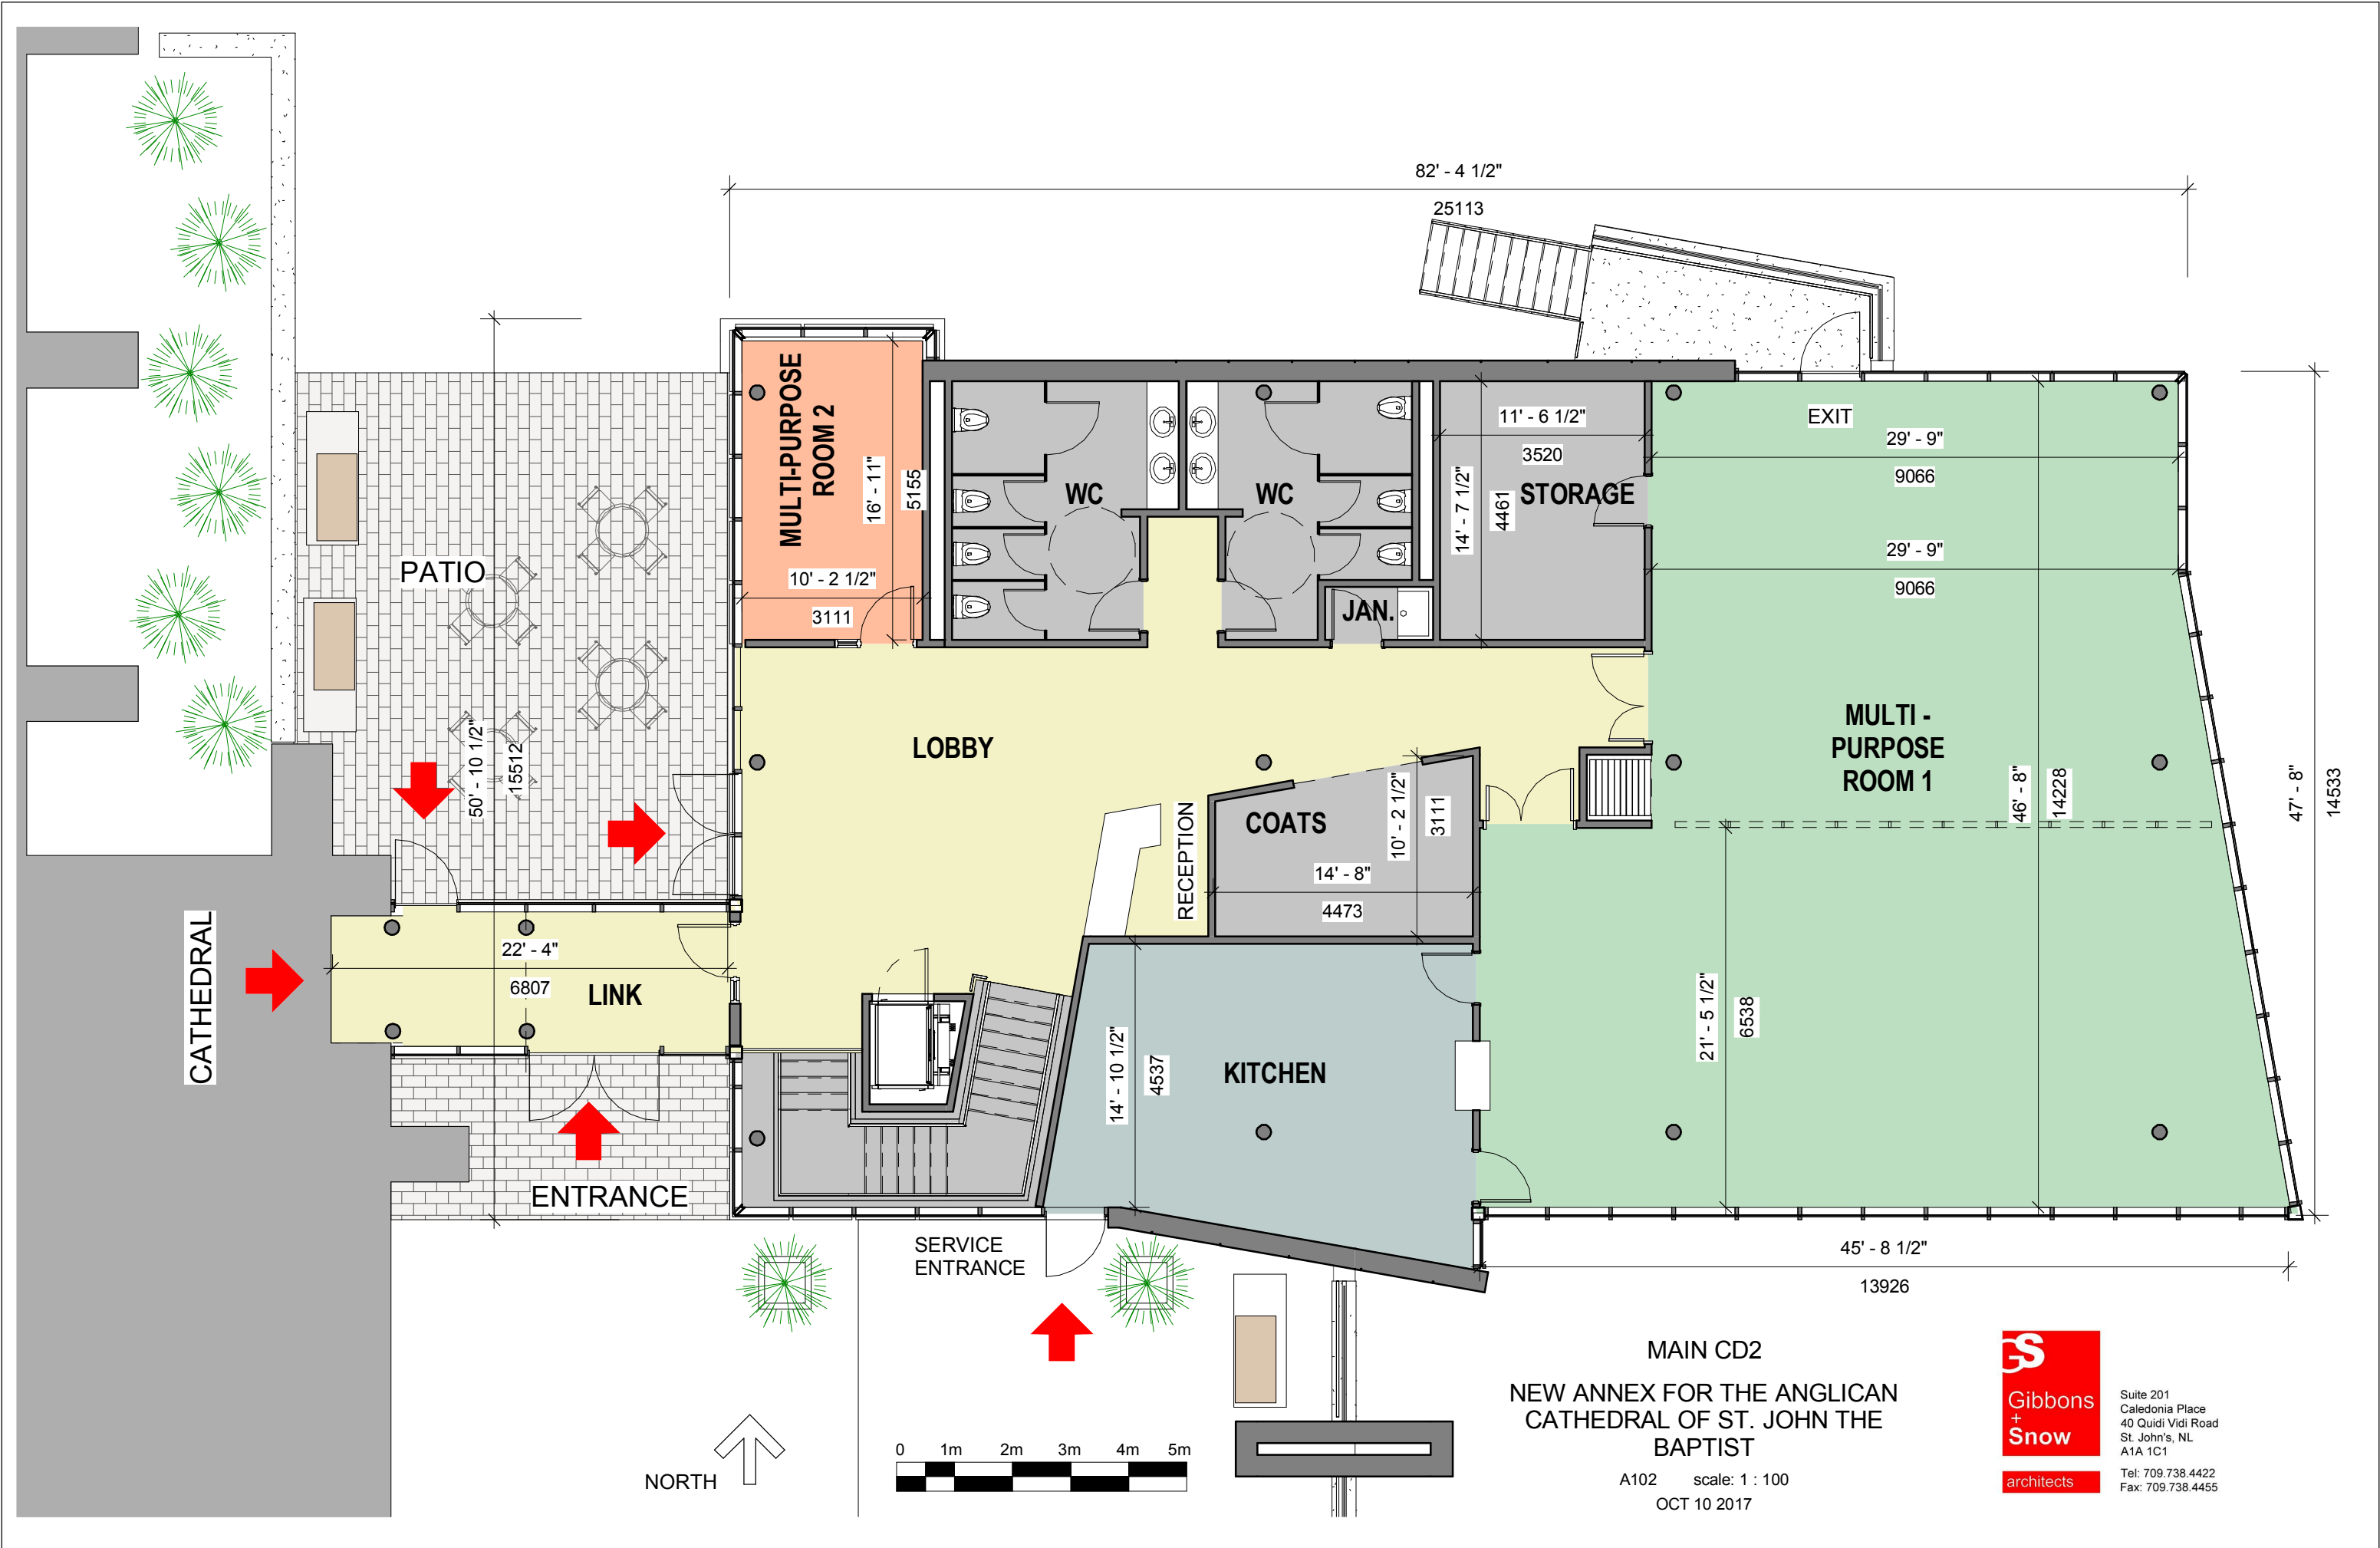

CATHEDRAL

PATIO

MULTI-PURPOSE ROOM 2

LOBBY

LINK

ENTRANCE

SERVICE ENTRANCE

RECEPTION

COATS

KITCHEN

WC

WC

JAN.

STORAGE

EXIT

MULTI-PURPOSE ROOM 1